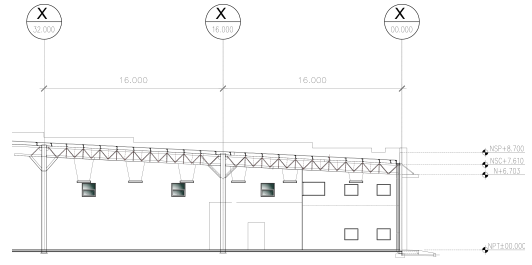

Terra - Module A, B & C

LOCATION MAP

BUILDING SECTION

PRODUCTION
77,425 sq.ft.

OFFICE AREA
1,944 sq.ft.

TOTAL AREA
78,469 sq.ft.

More information