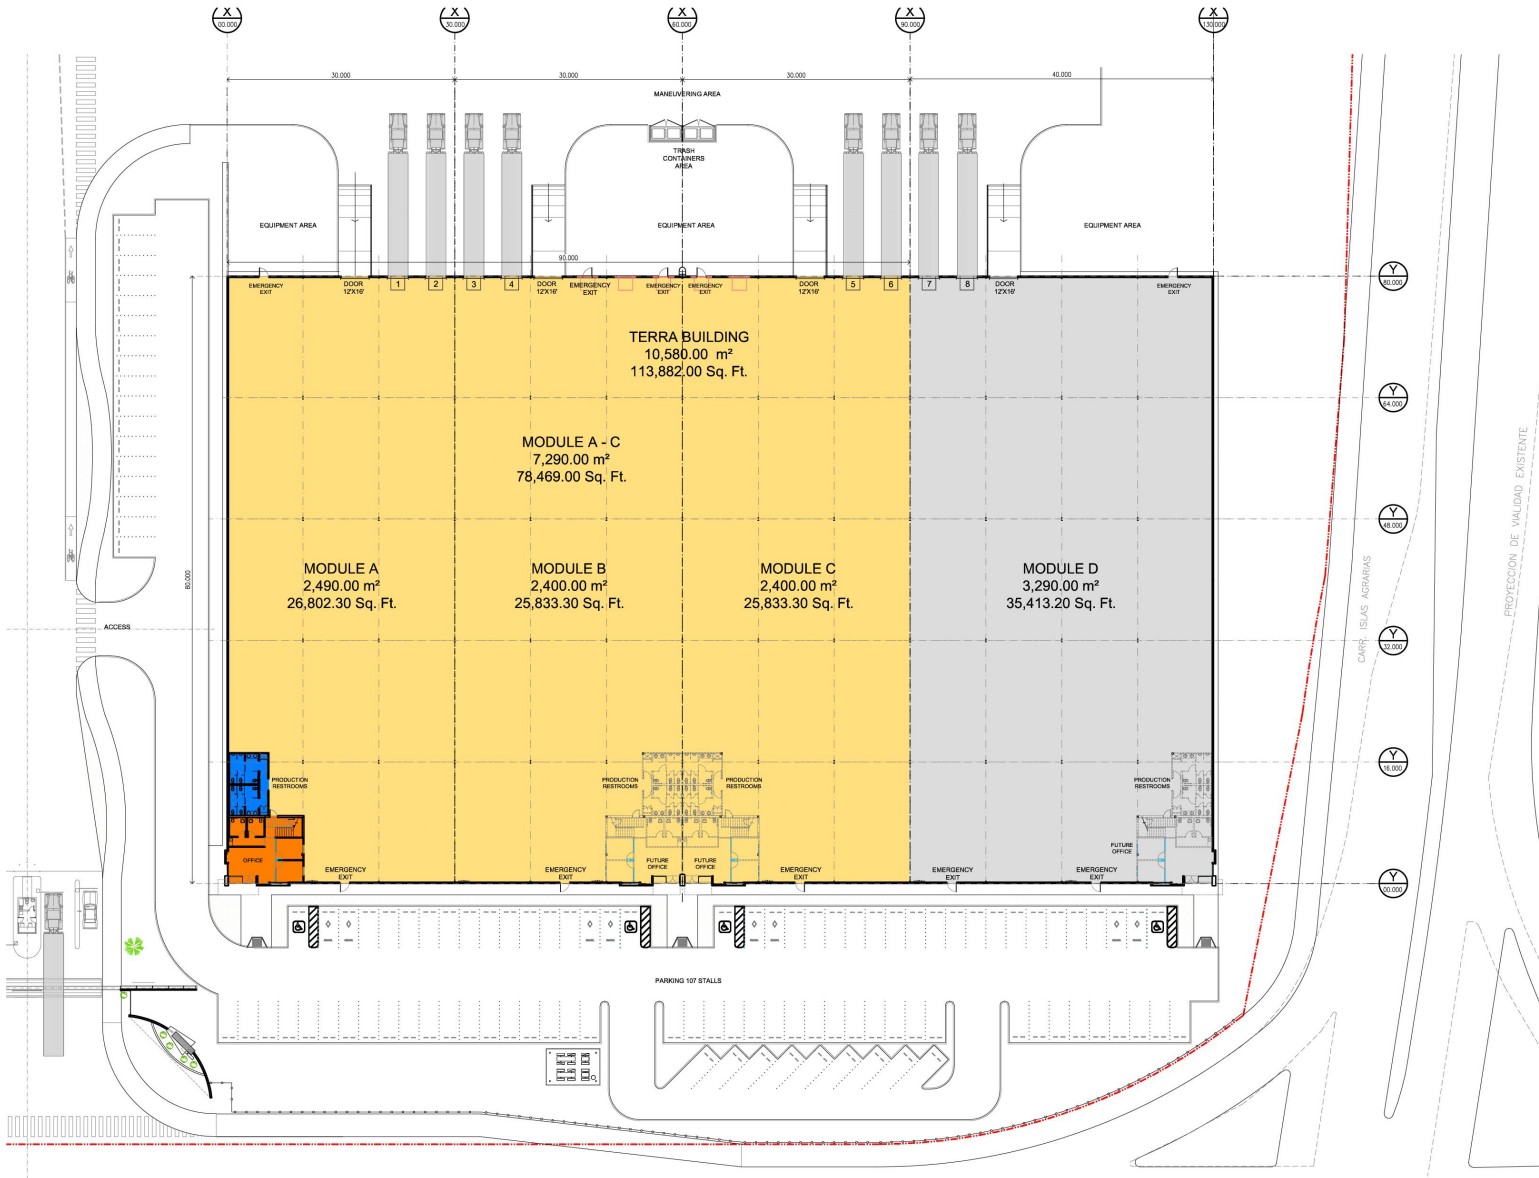

Terra - Module A, B & C

LOCATION MAP

BUILDING SECTION

PRODUCTION
77,425 sq.ft.

OFFICE AREA
1,944 sq.ft.

TOTAL AREA
78,469 sq.ft.

More information