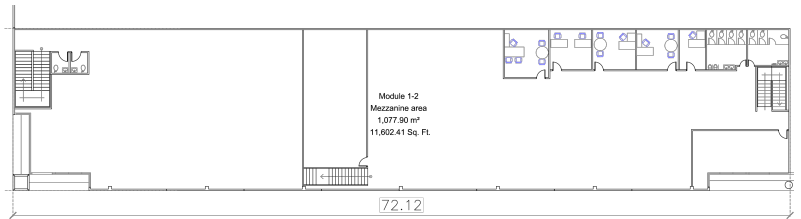

LOCATION MAP

MEZZANINE AREA

PRODUCTION
90,861 sq.ft.

OFFICE AREA
16,814 sq.ft.

TOTAL AREA
107,675 sq.ft.

More information