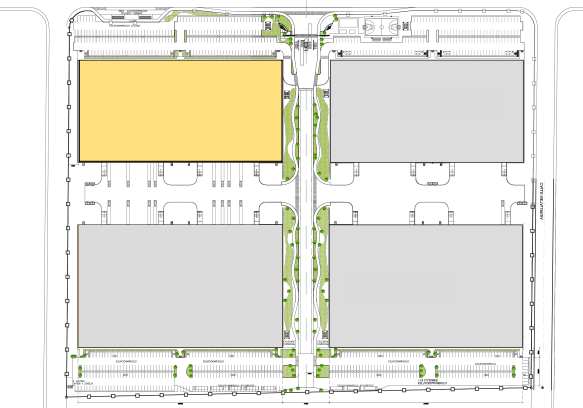

LOCATION MAP

BUILDING SECTION

PRODUCTION  
**125,880 sq.ft.**

OFFICE AREA  
**1,940 sq.ft.**

TOTAL AREA  
**130,140 sq.ft.**

More information